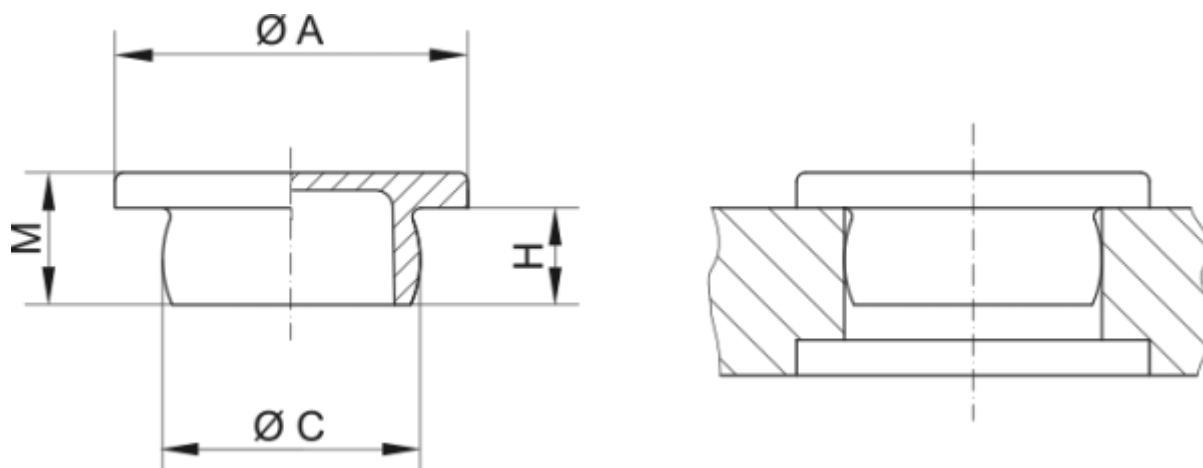

Data Sheet

Article number: 59GPN300F184

Description: KLEE Round plug GPN 300F - \varnothing 21,2

Measures

A = 25

C = 21.2

H = 8

M = 10